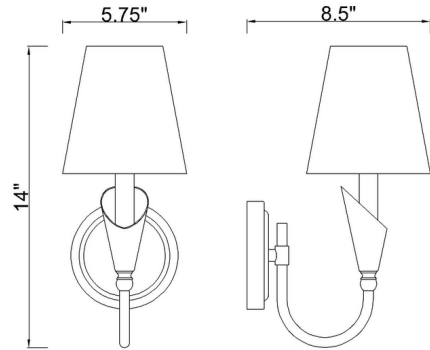

Description

Inspired by the serene beauty of a calla lily, the Claudelle Curved Arm Wall Light captures natural elegance in a single, sweeping form. Its slim arm curves beneath a white fabric shade, adding softness to its modern form. Perfect for a bedside, hallway, or reading nook, this sconce adds a timeless touch.

Specifications

COLOR White
BODY FINISH Black / Gold
WATTAGE 9W
DIMMER Standard 120V
DIMENSIONS 5.75"W x 14"H x 8.5"D
BULB NOT INCLUDED 1 x B10/Candelabra (E12)/9W/120V LED

Shown in black / gold / white

CLICK TO VIEW PRODUCT