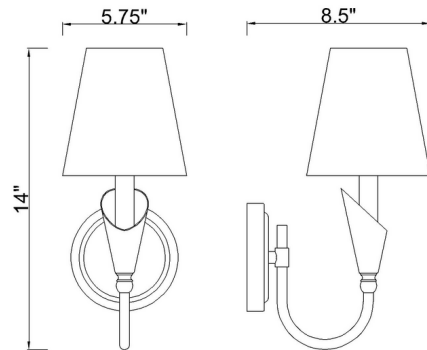

CLICK TO VIEW PRODUCT

Notes: