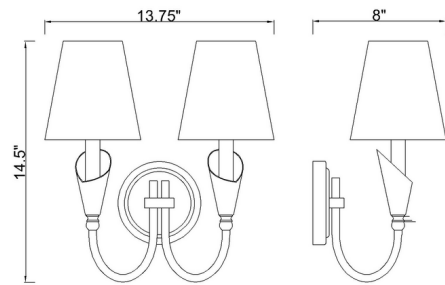

Description

Inspired by the serene beauty of a calla lily, the Claudelle Curved Arm Double Wall Light captures natural elegance in a single, sweeping form. Its slim arm curves beneath a white fabric shade, adding softness to its modern form. Perfect for a bedside, hallway, or reading nook, this sconce adds a timeless touch.

Shown in white / gold / white

Specifications

COLOR White
BODY FINISH White / Gold
WATTAGE 18W
DIMMER Standard 120V
DIMENSIONS 13.75\"W x 14.5\"H x 8\"D
BULB NOT INCLUDED 2 x B10/Candelabra (E12)/9W/120V LED