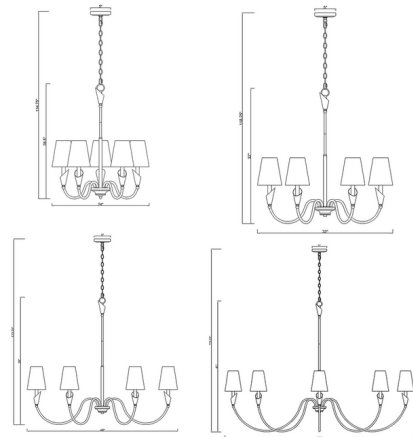

## Claudelle Chandelier

By Z-Lite

### Description

Inspired by the serene beauty of a calla lily, the Claudelle Chandelier captures natural elegance in a single, sweeping form. Its slim arm curves beneath a white fabric shade, adding softness to its modern form. Perfect for an entry or dining room, this chandelier adds a timeless touch.

Shown in black / gold / white

### Specifications

COLOR . . . . . White  
BODY FINISH . . . . . Black / Gold  
WATTAGE . . . . . 54W  
DIMMER . . . . . Standard 120V  
DIMENSIONS . . . . . 32"W x 32"H  
BULB NOT INCLUDED . . . . . 6 x B10/Candelabra (E12)/9W/120V LED