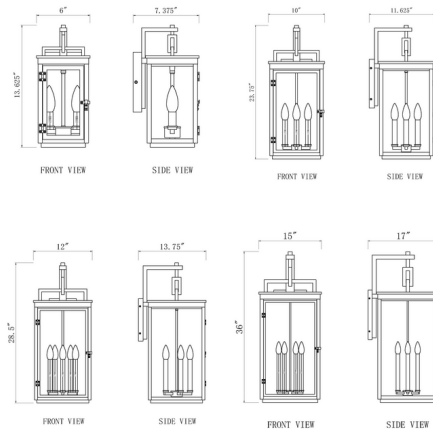

### Specifications

COLOR . . . . . Clear Seedy  
 BODY FINISH . . . . . Sand Black  
 WATTAGE . . . . . 36W  
 DIMMER . . . . . Standard 120V  
 DIMENSIONS . . . . . 10"W x 23.75"H x 11.75"D  
 BULB NOT INCLUDED . . . . . 4 x B10/Candelabra (E12)/9W/120V LED