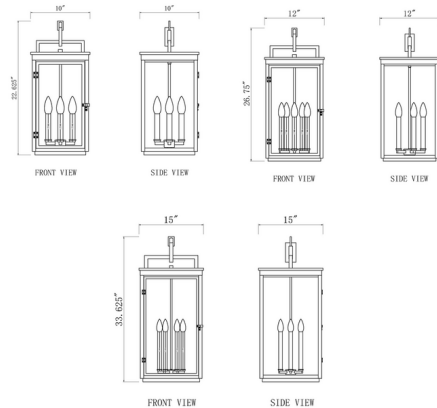

### Specifications

COLOR . . . . . Clear Seedy  
BODY FINISH . . . . . Sand Black  
WATTAGE . . . . . 36W  
DIMMER . . . . . Standard 120V  
DIMENSIONS . . . . . 10"W x 22.75"H  
BULB NOT INCLUDED . . . . . 4 x B10/Candelabra (E12)/9W/120V LED

### Technical Information

PRODUCT DIMENSIONS . . . . . Chain Length: 36"

CLICK TO VIEW PRODUCT

Notes: