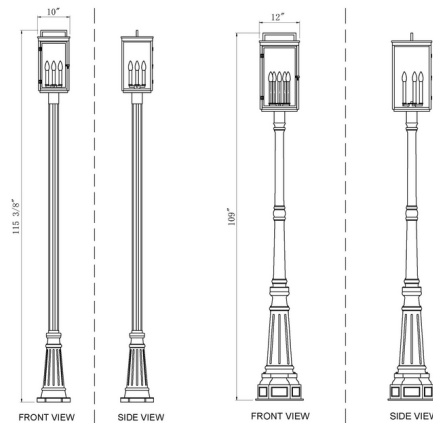

Lightology

lightology.com
866-954-4489
05-19-26

Project: _____
 Company: _____
 Location: _____ Fixture Type: _____
 SPEC #: **ZLT1451631**
 Approved On: _____ Approved By: _____

Hartwell Outdoor Post Light with Ornate Post By Z-Lite

Description

Melding modern simplicity with a traditional lantern form, the Hartwell Outdoor Post Light makes a charming statement in rich black. Clear seeded glass panels add visual texture, providing a soft and inviting glow. Inside, candle-style bulbs add a classic touch. This fixtures includes the post.

Shown in sand black / clear seeded

Specifications

COLOR	Clear Seedy
BODY FINISH	Sand Black
WATTAGE	36W
DIMMER	Standard 120V
DIMENSIONS	10"W x 116.75"H
BULB NOT INCLUDED	4 x B10/Candelabra (E12)/9W/120V LED