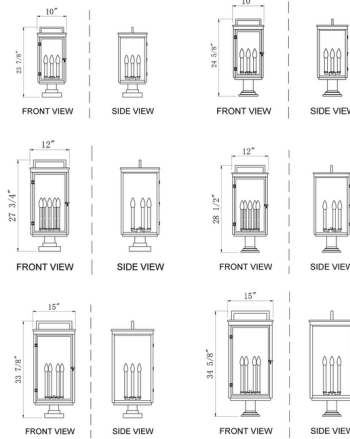

Shown in sand black / clear seedy

Specifications

COLOR Clear Seedy
 BODY FINISH Sand Black
 WATTAGE 36W
 DIMMER Standard 120V
 DIMENSIONS 10"W x 24.625"H
 BULB NOT INCLUDED 4 x B10/Candelabra (E12)/9W/120V LED