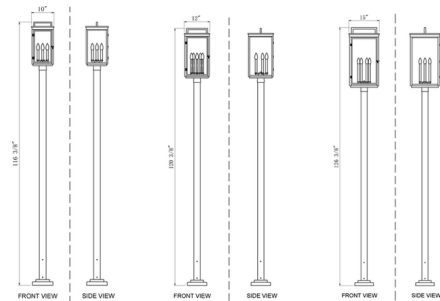

Description

Melding modern simplicity with a traditional lantern form, the Hartwell Outdoor Post Light makes a charming statement in rich black. Clear seedy glass panels add visual texture, providing a soft and inviting glow. Inside, candle-style bulbs add a classic touch. This fixture includes the post.

Shown in sand black / clear seedy

Specifications

COLOR Clear Seedy
BODY FINISH Sand Black
WATTAGE 36W
DIMMER Standard 120V
DIMENSIONS 10"W x 115.25"H
BULB NOT INCLUDED 4 x B10/Candelabra (E12)/9W/120V LED