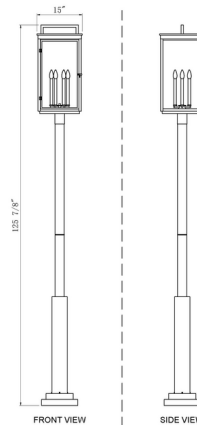

Description

Melding modern simplicity with a traditional lantern form, the Hartwell Outdoor Post Light makes a charming statement in rich black. Clear seedy glass panels add visual texture, providing a soft and inviting glow. Inside, candle-style bulbs add a classic touch. This fixture includes the post.

Shown in sand black / clear seedy

Specifications

COLOR	Clear Seedy
BODY FINISH	Sand Black
WATTAGE	54W
DIMMER	Standard 120V
DIMENSIONS	15"W x 127.25"H
BULB NOT INCLUDED	6 x B10/Candelabra (E12)/9W/120V LED