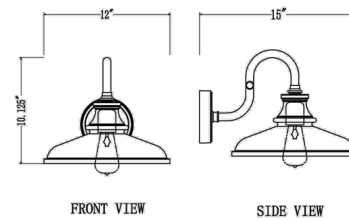

Shown in sand black / clear

Specifications

| | |
|-------------------|-----------------------------------|
| COLOR | Clear |
| BODY FINISH | Sand Black |
| WATTAGE | 17W |
| DIMMER | Standard 120V |
| DIMENSIONS | 12"W x 9.25"H x 15"D |
| BULB NOT INCLUDED | 1 x A19/Medium (E26)/17W/120V LED |