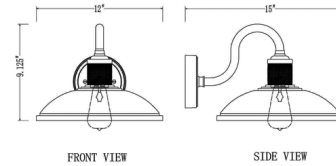

Shown in sand black / clear

Specifications

| | |
|-------------------|-----------------------------------|
| COLOR | Clear |
| BODY FINISH | Sand Black |
| WATTAGE | 17W |
| DIMMER | Standard 120V |
| DIMENSIONS | 12"W x 9.25"H x 15"D |
| BULB NOT INCLUDED | 1 x A19/Medium (E26)/17W/120V LED |