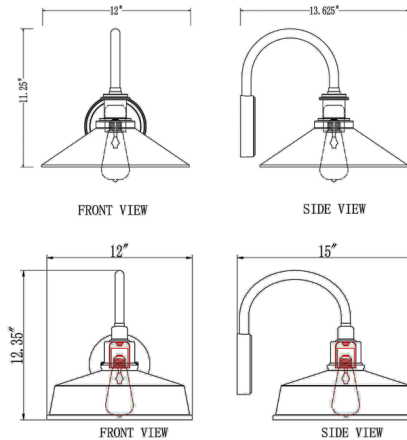

Shown in sand black / clear

Specifications

COLOR	Clear
BODY FINISH	Sand Black
WATTAGE	17W
DIMMER	Standard 120V
DIMENSIONS	12"W x 11.25"H x 13.75"D
BULB NOT INCLUDED	1 x A19/Medium (E26)/17W/120V LED

CLICK TO VIEW PRODUCT