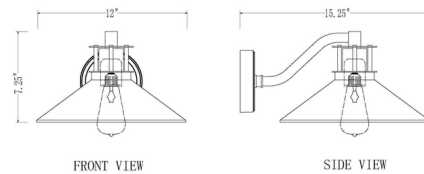

### Specifications

COLOR . . . . . Clear  
BODY FINISH . . . . . Sand Black  
WATTAGE . . . . . 17W  
DIMMER . . . . . Standard 120V  
DIMENSIONS . . . . . 12"W x 7.25"H x 15.25"D  
BULB NOT INCLUDED . . . . . 1 x A19/Medium (E26)/17W/120V LED