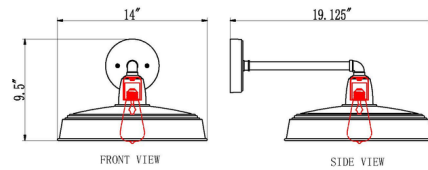

### Specifications

COLOR	Clear
BODY FINISH	Sand Black
WATTAGE	17W
DIMMER	Standard 120V
DIMENSIONS	14"W x 9.5"H x 19.25"D
BULB NOT INCLUDED	1 x A19/Medium (E26)/17W/120V LED

CLICK TO VIEW PRODUCT

Notes: