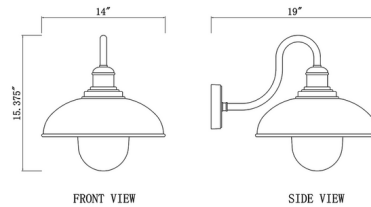

Shown in sand black / clear

Specifications

COLOR	Clear
BODY FINISH	Sand Black
WATTAGE	9W
DIMMER	Standard 120V
DIMENSIONS	12"W x 11.75"H x 16"D
BULB NOT INCLUDED	1 x G25/Medium (E26)/9W/120V LED

CLICK TO VIEW PRODUCT