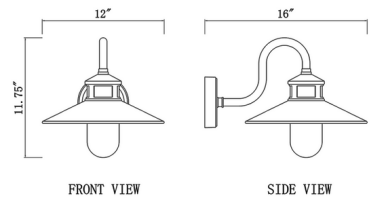

Shown in sand black / clear

Specifications

COLOR	Clear
BODY FINISH	Sand Black
WATTAGE	9W
DIMMER	Standard 120V
DIMENSIONS	12"W x 11.75"H x 16"D
BULB NOT INCLUDED	1 x G25/Medium (E26)/9W/120V LED

CLICK TO VIEW PRODUCT