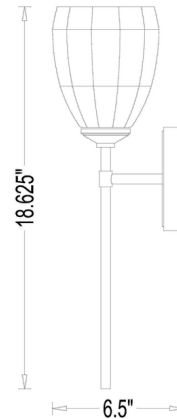

### Specifications

COLOR . . . . . Matte Opal  
BODY FINISH . . . . . Brushed Nickel  
WATTAGE . . . . . 17W  
DIMMER . . . . . Standard 120V  
DIMENSIONS . . . . . 5.25\"W x 18.75\"H x 6.5\"D  
BULB NOT INCLUDED . . . . . 1 x A19/Medium (E26)/17W/120V LED