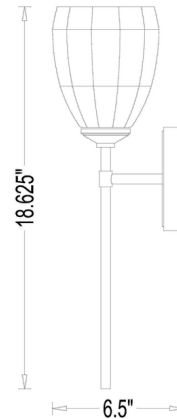

Shown in brushed nickel / matte opal