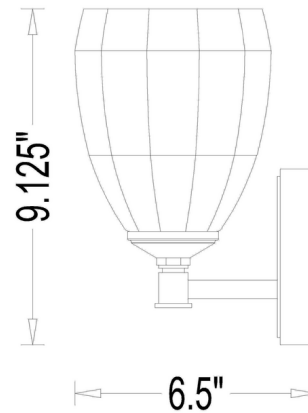

Description

The modern Oren Single Bathroom Vanity Light is a sleek way to add ample task lighting. A dome shade features matte opal glass with soft light diffusion, while a clean finish provides a visual contrast. Perfect in a powder room or main bath.

Shown in chrome / matte opal

Specifications

COLOR Matte Opal
BODY FINISH Chrome
WATTAGE 17W
DIMMER Standard 120V
DIMENSIONS 5.25"W x 9.125"H x 6.5"D
BULB NOT INCLUDED 1 x A19/Medium (E26)/17W/120V LED

CLICK TO VIEW PRODUCT