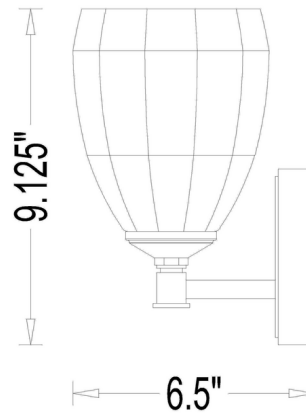

Description

The modern Oren Single Bathroom Vanity Light is a sleek way to add ample task lighting. A dome shade features matte opal glass with soft light diffusion, while a clean finish provides a visual contrast. Perfect in a powder room or main bath.

Shown in chrome / matte opal

Specifications

COLOR Matte Opal
BODY FINISH Chrome
WATTAGE 17W
DIMMER Standard 120V
DIMENSIONS 5.25"W x 9.125"H x 6.5"D
BULB NOT INCLUDED 1 x A19/Medium (E26)/17W/120V LED

CLICK TO VIEW PRODUCT