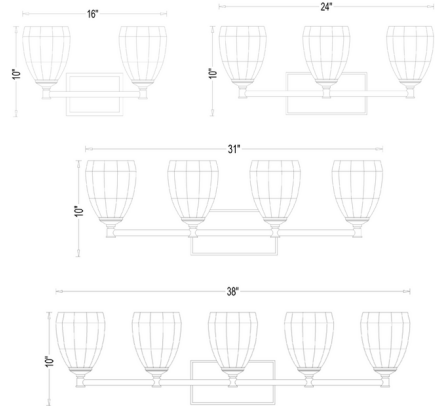

### Specifications

COLOR	Matte Opal
BODY FINISH	Modern Gold
WATTAGE	34W
DIMMER	Standard 120V
DIMENSIONS	16"W x 10"H x 6.5"D
BULB NOT INCLUDED	2 x A19/Medium (E26)/17W/120V LED

CLICK TO VIEW PRODUCT

Notes: