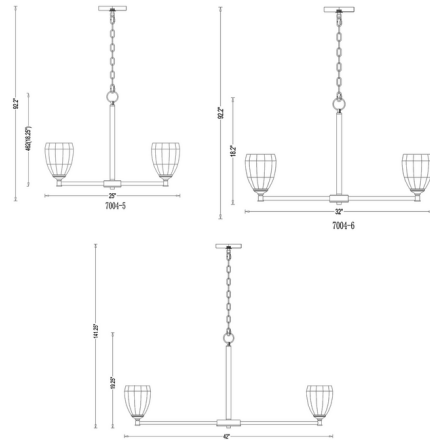

CLICK TO VIEW PRODUCT

Notes: