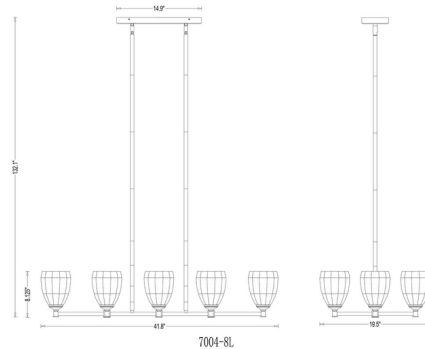

### Specifications

COLOR . . . . . Matte Opal  
BODY FINISH . . . . . Matte Black  
WATTAGE . . . . . 136W  
DIMMER . . . . . Standard 120V  
DIMENSIONS . . . . . 32.25"L x 41.75"W x 8.25"H x 17.5"D  
BULB NOT INCLUDED . . . . . 8 x A19/Medium (E26)/17W/120V LED

### Technical Information

PRODUCT DIMENSIONS . . . . . Downrods: 8x24", 4x12", 2x6"

CLICK TO VIEW PRODUCT

Notes: