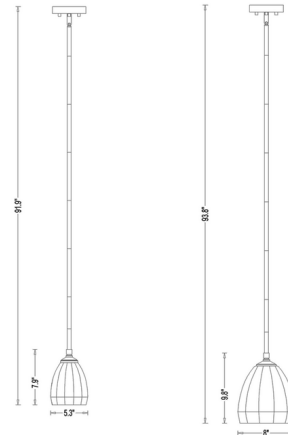

### Specifications

COLOR . . . . . Matte Opal  
BODY FINISH . . . . . Matte Black  
WATTAGE . . . . . 17W  
DIMMER . . . . . Standard 120V  
DIMENSIONS . . . . . 5.3"W x 7.9"H  
BULB NOT INCLUDED . . . . . 1 x A19/Medium (E26)/17W/120V LED

### Technical Information

PRODUCT DIMENSIONS . . . . . Downrods: 6x12", 1x6", 1x3"

Shown in matte black / matte opal

CLICK TO VIEW PRODUCT

Notes: