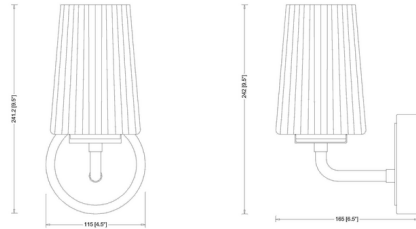

By Z-Lite

Description

Beautiful in a bath or powder room, the Montford Wall Sconce features sleek ribbed glass with a tapered, slender form. Soft opal shades provide ample illumination. A perfect chic accent for any home. Install with glass facing up or down.

Shown in brushed nickel / matte opal

Specifications

COLOR Matte Opal
BODY FINISH Brushed Nickel
WATTAGE 9W
DIMMER Standard 120V
DIMENSIONS 4.5"W x 9.5"H x 6.5"D
BULB NOT INCLUDED 1 x A19/Medium (E26)/9W/120V LED