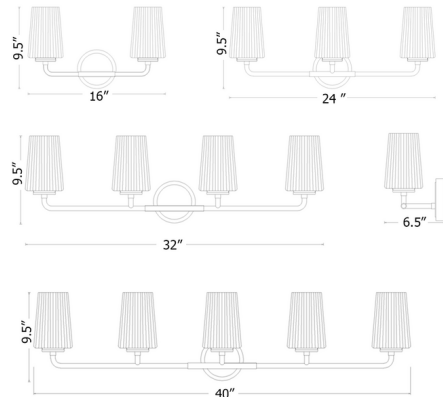

Description

Beautiful in a bath or powder room, the Montford Bathroom Vanity Light features sleek ribbed glass with a tapered, slender form. Soft opal shades provide ample illumination. A perfect chic accent for any home. Install with glass facing up or down.

Shown in modern gold / matte opal

Specifications

COLOR	Matte Opal
BODY FINISH	Modern Gold
WATTAGE	27W
DIMMER	Standard 120V
DIMENSIONS	24"W x 9.5"H x 6.5"D
BULB NOT INCLUDED	3 x A19/Medium (E26)/9W/120V LED