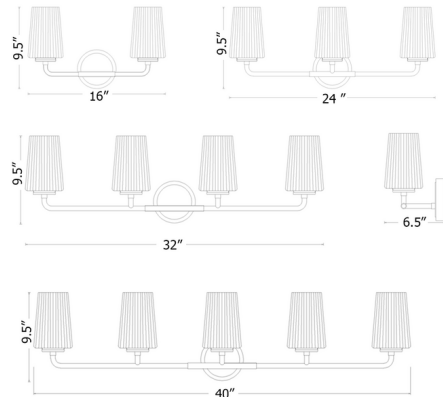

Description

Beautiful in a bath or powder room, the Montford Bathroom Vanity Light features sleek ribbed glass with a tapered, slender form. Soft opal shades provide ample illumination. A perfect chic accent for any home. Install with glass facing up or down.

Shown in modern gold / matte opal

Specifications

COLOR Matte Opal
BODY FINISH Modern Gold
WATTAGE 27W
DIMMER Standard 120V
DIMENSIONS 24"W x 9.5"H x 6.5"D
BULB NOT INCLUDED 3 x A19/Medium (E26)/9W/120V LED