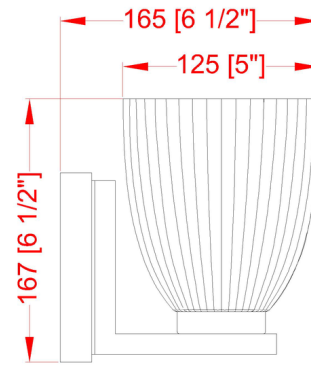

Lightology

lightology.com
866-954-4489
06-04-26

Project: _____
Company: _____
Location: _____ Fixture Type: _____
SPEC #: **ZLT1451718**
Approved On: _____ Approved By: _____

Naya Wall Sconce By Z-Lite

Description

Shown in chrome / matte opal

7518-1S

Specifications

COLOR Matte Opal
BODY FINISH Chrome
WATTAGE 17W
DIMMER Standard 120V
DIMENSIONS 5"W x 6.5"H x 6.5"D
BULB NOT INCLUDED 1 x A19/Medium (E26)/17W/120V LED