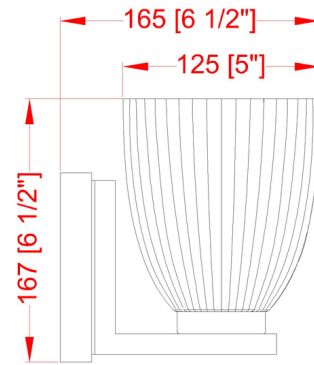

Lightology

lightology.com
866-954-4489
04-18-26

Project: _____

Company: _____

Location: _____ Fixture Type: _____

SPEC #: **ZLT1451718**

Approved On: _____ Approved By: _____

Naya Wall Sconce By Z-Lite

Description

Both charming and practical, the Naya Wall Sconce adds a contemporary edge with its sleek finish and soft opal shade. The ribbed glass shade adds visual texture, while providing ample task light for a surface below. Hang alone as a standout or group for dramatic effect. Install with glass facing up or down.

Shown in chrome / matte opal

7518-1S

Specifications

| | |
|-------------------|-----------------------------------|
| COLOR | Matte Opal |
| BODY FINISH | Chrome |
| WATTAGE | 17W |
| DIMMER | Standard 120V |
| DIMENSIONS | 5"W x 6.5"H x 6.5"D |
| BULB NOT INCLUDED | 1 x A19/Medium (E26)/17W/120V LED |