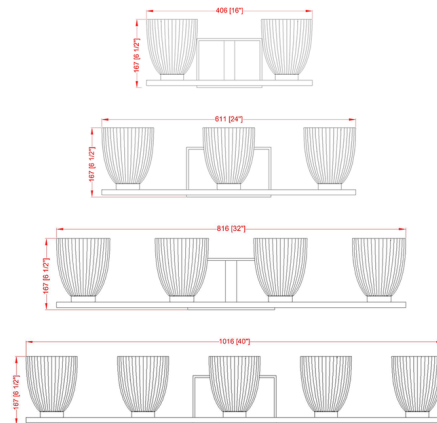

Lightology

lightology.com
866-954-4489
04-25-26

Project: _____

Company: _____

Location: _____ Fixture Type: _____

SPEC #: **ZLT1451721**

Approved On: _____ Approved By: _____

Naya Bathroom Vanity Light By Z-Lite

Description

Both charming and practical, the Naya Bathroom Vanity Light adds a contemporary edge with its sleek finish and soft opal shades. The ribbed glass shades add visual texture, while providing even, bright illumination. Install with glass facing up or down.

Shown in brushed nickel / matte opal

Specifications

COLOR Matte Opal
 BODY FINISH Brushed Nickel
 WATTAGE 34W
 DIMMER Standard 120V
 DIMENSIONS 16"W x 6.5"H x 6.5"D
 BULB NOT INCLUDED 2 x A19/Medium (E26)/17W/120V LED