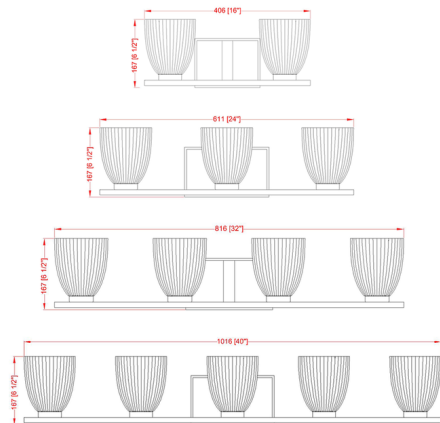

### Description

Both charming and practical, the Naya Bathroom Vanity Light adds a contemporary edge with its sleek finish and soft opal shades. The ribbed glass shades add visual texture, while providing even, bright illumination. Install with glass facing up or down.

### Specifications

COLOR	Matte Opal
BODY FINISH	Brushed Nickel
WATTAGE	34W
DIMMER	Standard 120V
DIMENSIONS	16"W x 6.5"H x 6.5"D
BULB NOT INCLUDED	2 x A19/Medium (E26)/17W/120V LED

CLICK TO VIEW PRODUCT

Notes: