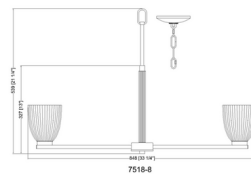

CLICK TO VIEW PRODUCT

Notes: