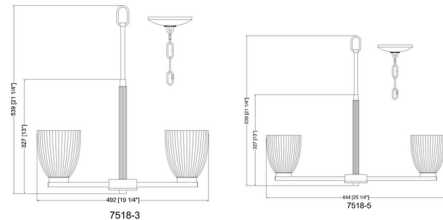

CLICK TO VIEW PRODUCT

Notes: