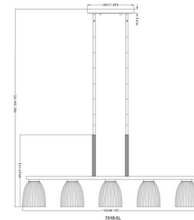

CLICK TO VIEW PRODUCT

Notes: