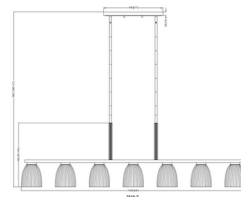

CLICK TO VIEW PRODUCT

Notes: