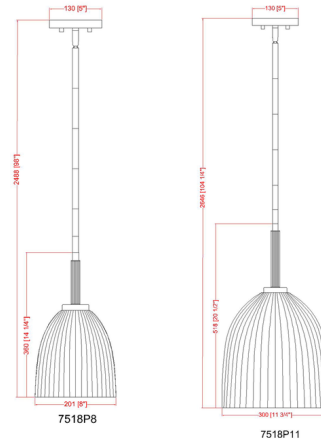

Description

Both charming and practical, the Naya Pendant adds a contemporary edge with its sleek finish and soft opal shade. The ribbed glass shade adds visual texture, while providing ample task light for a surface below. Hang alone as a standout or group for dramatic effect.

Specifications

COLOR Matte Opal
BODY FINISH Modern Gold
WATTAGE 17W
DIMMER Standard 120V
DIMENSIONS 8"W x 14.25"H
BULB NOT INCLUDED 1 x A19/Medium (E26)/17W/120V LED

Technical Information

PRODUCT DIMENSIONS Downrods: 6x12", 1x6", 1x3"

Shown in modern gold / matte opal

CLICK TO VIEW PRODUCT

Notes: