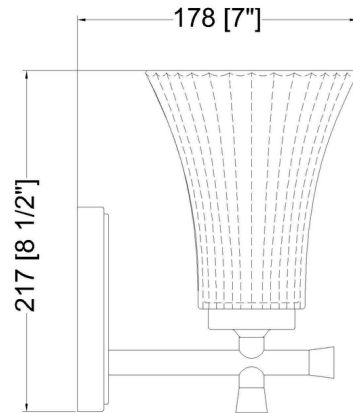

Lightology

lightology.com
866-954-4489
04-18-26

Project: _____

Company: _____

Location: _____ Fixture Type: _____

SPEC #: **ZLT1451753**

Approved On: _____ Approved By: _____

Belle Wall Sconce By Z-Lite

Description

The graceful Belle Wall Sconce features a simple fluted shade, complemented by a soft metal finish. The clear glass adds sparkle and softness, displaying a glow from a decorative bulb. Perfect for a bathroom or hallway. Install with glass facing up or down.

Shown in matte black / clear

Specifications

COLOR	Clear
BODY FINISH	Matte Black
WATTAGE	17W
DIMMER	Standard 120V
DIMENSIONS	5.25"W x 8.5"H x 7"D
BULB NOT INCLUDED	1 x A19/Medium (E26)/17W/120V LED

CLICK TO VIEW PRODUCT