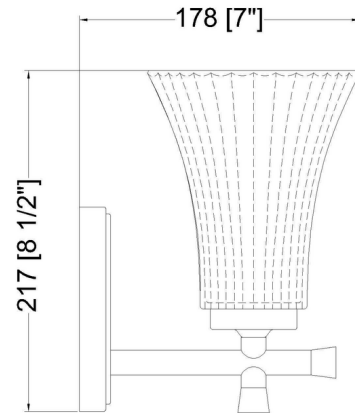

Lightology

lightology.com
866-954-4489
06-04-26

Project: _____

Company: _____

Location: _____ Fixture Type: _____

SPEC #: **ZLT1451753**

Approved On: _____ Approved By: _____

Belle Wall Sconce By Z-Lite

Description

The graceful Belle Wall Sconce features a simple fluted shade, complemented by a soft metal finish. The clear glass adds sparkle and softness, displaying a glow from a decorative bulb. Perfect for a bathroom or hallway. Install with glass facing up or down.

Shown in matte black / clear

Specifications

COLOR	Clear
BODY FINISH	Matte Black
WATTAGE	17W
DIMMER	Standard 120V
DIMENSIONS	5.25"W x 8.5"H x 7"D
BULB NOT INCLUDED	1 x A19/Medium (E26)/17W/120V LED

CLICK TO VIEW PRODUCT