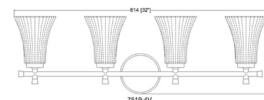

Description

The graceful Belle Bathroom Vanity Light features simple fluted shades, complemented by a soft metal finish. The clear glass adds sparkle and softness, displaying a glow from a decorative bulb. Perfect for a bathroom or hallway. Install with glass facing up or down.

Shown in modern gold / clear

Specifications

COLOR	Clear
BODY FINISH	Modern Gold
WATTAGE	51W
DIMMER	Standard 120V
DIMENSIONS	24"W x 10"H x 6.75"D
BULB NOT INCLUDED	3 x A19/Medium (E26)/17W/120V LED

CLICK TO VIEW PRODUCT