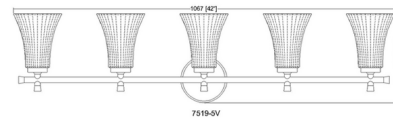

Description

The graceful Belle Bathroom Vanity Light features simple fluted shades, complemented by a soft metal finish. The clear glass adds sparkle and softness, displaying a glow from a decorative bulb. Perfect for a bathroom or hallway. Install with glass facing up or down.

Shown in modern gold / clear

Specifications

COLOR	Clear
BODY FINISH	Modern Gold
WATTAGE	51W
DIMMER	Standard 120V
DIMENSIONS	24"W x 10"H x 6.75"D
BULB NOT INCLUDED	3 x A19/Medium (E26)/17W/120V LED

CLICK TO VIEW PRODUCT