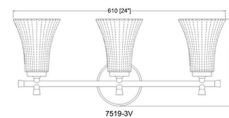

Description

The graceful Belle Bathroom Vanity Light features simple fluted shades, complemented by a soft metal finish. The clear glass adds sparkle and softness, displaying a glow from a decorative bulb. Perfect for a bathroom or hallway. Install with glass facing up or down.

Shown in modern gold / clear

Specifications

COLOR	Clear
BODY FINISH	Modern Gold
WATTAGE	51W
DIMMER	Standard 120V
DIMENSIONS	24"W x 10"H x 6.75"D
BULB NOT INCLUDED	3 x A19/Medium (E26)/17W/120V LED

CLICK TO VIEW PRODUCT