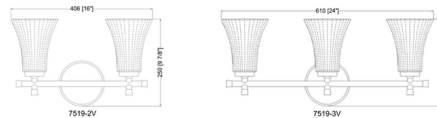

Description

The graceful Belle Bathroom Vanity Light features simple fluted shades, complemented by a soft metal finish. The clear glass adds sparkle and softness, displaying a glow from a decorative bulb. Perfect for a bathroom or hallway. Install with glass facing up or down.

Shown in modern gold / clear

Specifications

COLOR	Clear
BODY FINISH	Modern Gold
WATTAGE	51W
DIMMER	Standard 120V
DIMENSIONS	24"W x 10"H x 6.75"D
BULB NOT INCLUDED	3 x A19/Medium (E26)/17W/120V LED

CLICK TO VIEW PRODUCT