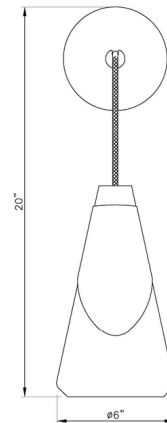

By Z-Lite

Description

The Aimie Wall Sconce offers a sophisticated look for the modern home. The simple conical shade is wrapped with a rich, curvy metal shroud that adds depth and visual interest. Swirled artisan glass softens the light and creates the the perfect finishing touch.

Shown in matte black / white swirl

Specifications

COLOR White Swirl
BODY FINISH Matte Black
WATTAGE 9W
DIMMER Standard 120V
DIMENSIONS 6"W x 20"H x 7.25"D
BULB NOT INCLUDED 1 x B10/Candelabra (E12)/9W/120V LED