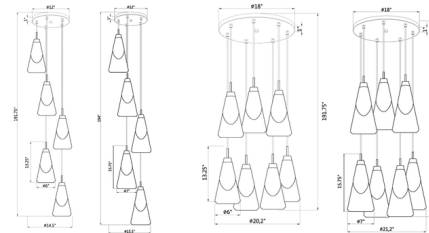

Shown in modern gold / white swirl

Specifications

COLOR White Swirl
BODY FINISH Modern Gold
WATTAGE 63W
DIMMER Standard 120V
DIMENSIONS 7"W x 15.75"H
BULB NOT INCLUDED 7 x B10/Candelabra (E12)/9W/120V LED

Technical Information

PRODUCT DIMENSIONS Cable: 170"

CLICK TO VIEW PRODUCT

Notes: