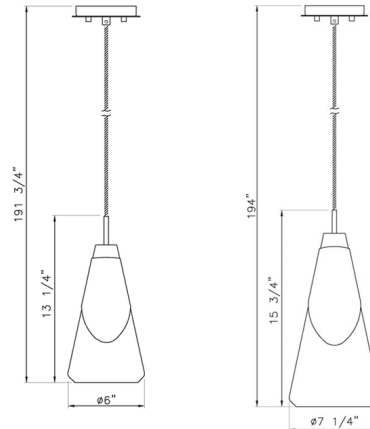

Lightology

lightology.com
866-954-4489
04-27-26

Project: _____
Company: _____
Location: _____ Fixture Type: _____
SPEC #: **ZLT1451805**
Approved On: _____ Approved By: _____

Aimie Cord Pendant By Z-Lite

Description

The Aimie Pendant offers a sophisticated look for the modern home. The simple conical shade is wrapped with a rich, curvy metal shroud that adds depth and visual interest. Swirled artisan glass softens the light and creates the the perfect finishing touch.

Specifications

COLOR . . . . . White Swirl
BODY FINISH . . . . . Matte Black
WATTAGE 9W
DIMMER . . . . . Standard 120V
DIMENSIONS . . . . . 7.25"W x 15.75"H
BULB NOT INCLUDED . . . . . 1 x B10/Candelabra (E12)/9W/120V LED

Technical Information

PRODUCT DIMENSIONS . . . . . Cord: 170"

CLICK TO VIEW PRODUCT

Notes: