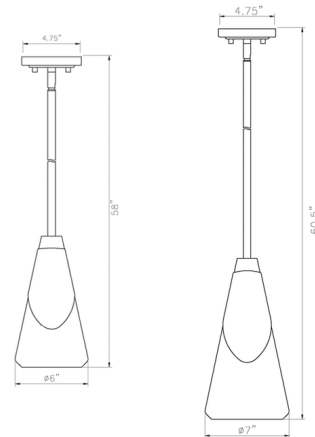

Lightology

lightology.com
866-954-4489
04-25-26

Project: _____

Company: _____

Location: _____ Fixture Type: _____

SPEC #: **ZLT1451809**

Approved On: _____ Approved By: _____

Aimie Downrod Pendant By Z-Lite

Description

The Aimie Downrod Pendant offers a sophisticated look for the modern home. The simple conical shade is wrapped with a rich, curvy metal shroud that adds depth and visual interest. Swirled artisan glass softens the light and creates the perfect finishing touch.

Shown in modern gold / white swirl

Specifications

COLOR White Swirl
BODY FINISH Modern Gold
WATTAGE 9W
DIMMER Standard 120V
DIMENSIONS 7"W x 15.75"H
BULB NOT INCLUDED 1 x B10/Candelabra (E12)/9W/120V LED

Technical Information

PRODUCT DIMENSIONS Downrods: 3x12", 1x6", 1x3"

CLICK TO VIEW PRODUCT

Notes: