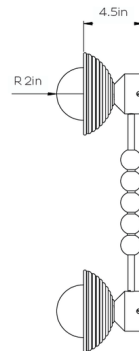

Shown in antique brass / green guatemala

FRONT VIEW

SIDE VIEW

Specifications

COLOR	Green Guatemala
BODY FINISH	Antique Brass
WATTAGE	4W
DIMMER	Standard 120V
DIMENSIONS	6.2"W x 6.2"H x 5.6"D
BULB INCLUDED	1 x B10/Candelabra (E12)/4W/120V LED