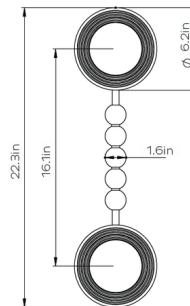

Shown in antique brass / green guatemala

FRONT VIEW

SIDE VIEW

Specifications

COLOR	Green Guatemala
BODY FINISH	Antique Brass
WATTAGE	4W
DIMMER	Standard 120V
DIMENSIONS	6.2"W x 6.2"H x 5.6"D
BULB INCLUDED	1 x B10/Candelabra (E12)/4W/120V LED