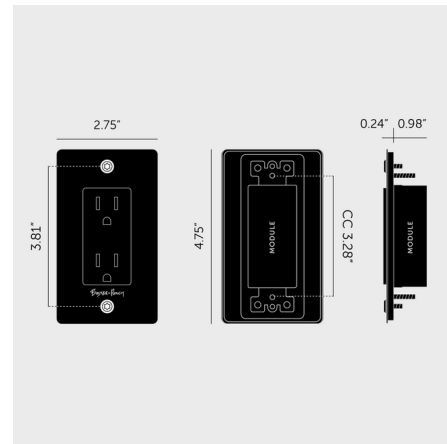

By Buster + Punch

Description

The Buster + Punch Linear Duplex Outlet is a stylish and functional 1-Gang electrical outlet that features a flat plate made from solid metal and six-pointed Torx screws to match Buster + Punch's collection of Linear Knurl switches. This Complete Duplex Outlet includes one duplex outlet, one 1-gang wall plate, and a detail kit. This 1-Gang Duplex Outlet is a 15 Amp, 125V AC, 60 Hz outlet. Available with or without a Buster + Punch logo. Note: The outlet has a .16 shadow gap when installed.

Shown in black

Specifications

COLOR	N/A
BODY FINISH	Black
WATTAGE	N/A
DIMMER	N/A
DIMENSIONS	2.75"W x 4.75"H x 1.22"D
BULB	N/A
COUNTRY OF ORIGIN	China

CLICK TO VIEW PRODUCT

Notes: