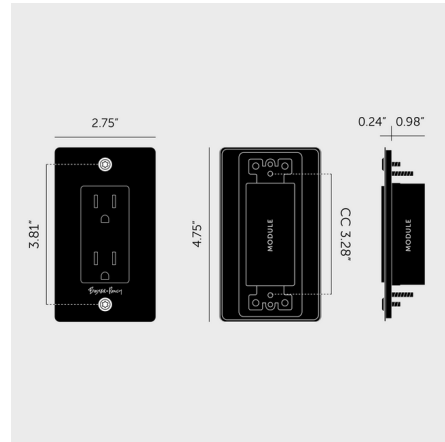

By Buster + Punch

Description

The Buster + Punch Linear Duplex Outlet is a stylish and functional 1-Gang electrical outlet that features a flat plate made from solid metal and six-pointed Torx screws to match Buster + Punch's collection of Linear Knurl switches. This Complete Duplex Outlet includes one duplex outlet, one 1-gang wall plate, and a detail kit. This 1-Gang Duplex Outlet is a 15 Amp, 125V AC, 60 Hz outlet. Available with or without a Buster + Punch logo. Note: The outlet has a .16 shadow gap when installed.

Shown in steel

Specifications

COLOR	N/A
BODY FINISH	Steel
WATTAGE	N/A
DIMMER	N/A
DIMENSIONS	2.75"W x 4.75"H x 1.22"D
BULB	N/A
COUNTRY OF ORIGIN	China

CLICK TO VIEW PRODUCT

Notes: