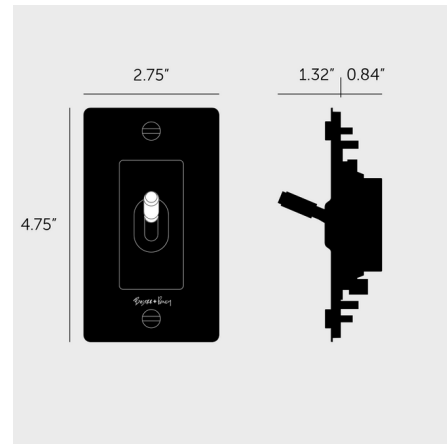

Lightology

lightology.com
866-954-4489
05-17-26

Project: _____

Company: _____

Location: _____ Fixture Type: _____

SPEC #: **BPU1451879**

Approved On: _____ Approved By: _____

Buster + Punch 1-Gang Complete Linear Knurl Toggle Switch By Buster + Punch

Description

The Buster + Punch 1-Gang Complete Linear Knurl Toggle Switch is a stylish and functional upgrade for your home. The sleek, minimalist design is made from solid metal, features a linear knurl pattern knob, and is available in a variety of finishes. The switch is finished with a flat plate and six-pointed Torx screw caps. Can be used in 3-way or single pole applications. This Complete Toggle Switch includes one 3-way toggle switch, one wall plate, and a detail kit. This switch is a 15 Amp, 120-277V AC, 60 Hz switch. Available with or without the Buster + Punch logo.

Shown in smoked bronze

Specifications

COLOR	N/A
BODY FINISH	Smoked Bronze
WATTAGE	N/A
DIMMER	N/A
DIMENSIONS	2.75\"W x 4.75\"H x 2.16\"D
BULB	N/A
COUNTRY OF ORIGIN	China

CLICK TO VIEW PRODUCT

Notes: