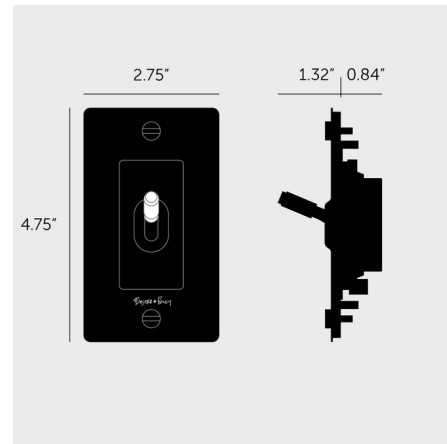

By Buster + Punch

Description

The Buster + Punch 1-Gang Complete Linear Knurl Toggle Switch is a stylish and functional upgrade for your home. The sleek, minimalist design is made from solid metal, features a linear knurl pattern knob, and is available in a variety of finishes. The switch is finished with a flat plate and six-pointed Torx screw caps. Can be used in 3-way or single pole applications. This Complete Toggle Switch includes one 3-way toggle switch, one wall plate, and a detail kit. This switch is a 15 Amp, 120-277V AC, 60 Hz switch. Available with or without the Buster + Punch logo.

Shown in steel

Specifications

COLOR	N/A
BODY FINISH	Steel
WATTAGE	N/A
DIMMER	N/A
DIMENSIONS	2.75"W x 4.75"H x 2.16"D
BULB	N/A
COUNTRY OF ORIGIN	China

CLICK TO VIEW PRODUCT

Notes: