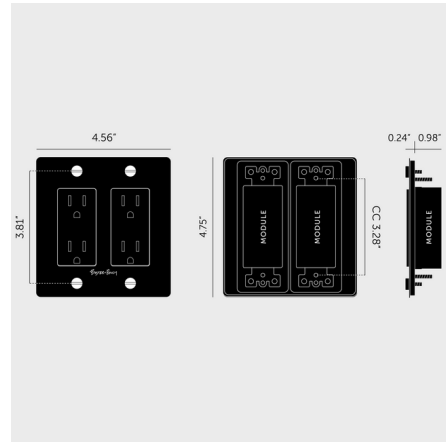

## Buster + Punch 2-Gang Cross Duplex Outlet

By Buster + Punch

### Description

The Buster + Punch Linear Duplex Outlet is a stylish and functional 2-gang electrical outlet that features a flat plate made from solid metal and coin screws to match Buster + Punch's collection of Cross Knurl switches. This Complete Duplex Outlet includes two duplex outlets, one 2-gang wall plate, and a detail kit. This 2-Gang Duplex Outlet is a 15 Amp, 125V AC, 60 Hz outlet.

### Specifications

COLOR	N/A
BODY FINISH	White
WATTAGE	N/A
DIMMER	N/A
DIMENSIONS	4.56"W x 4.75"H x 1.22"D
BULB	N/A
COUNTRY OF ORIGIN	China

CLICK TO VIEW PRODUCT

Notes: