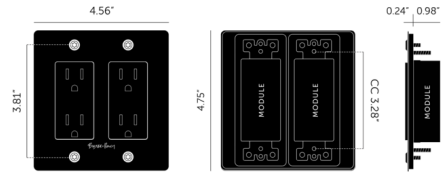

By Buster + Punch

Description

The Buster + Punch Linear Duplex Outlet is a stylish and functional 2-gang electrical outlet that features a flat plate made from solid metal and six-pointed Torx screws to match Buster + Punch's collection of Linear Knurl switches. This Complete Duplex Outlet includes two duplex outlets, one 2-gang wall plate, and a detail kit. This 2-Gang Duplex Outlet is a 15 Amp, 125V AC, 60 Hz outlet. Available with or without a Buster + Punch logo.

Shown in smoked bronze

Specifications

COLOR	N/A
BODY FINISH	Smoked Bronze
WATTAGE	N/A
DIMMER	N/A
DIMENSIONS	4.56\"W x 4.75\"H x 1.22\"D
BULB	N/A
COUNTRY OF ORIGIN	China

CLICK TO VIEW PRODUCT

Notes: