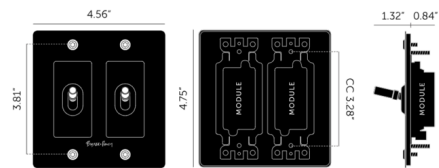

### Description

The Buster + Punch 2-Gang Complete Linear Knurl Toggle Switch is a stylish and functional upgrade for your home. The sleek, minimalist design is made from solid metal, featuring a linear knurl pattern knob, and is available in a variety of finishes. The switch is finished with a flat plate and six-pointed Torx screw caps. Can be used in 3-way or single pole applications. This Complete Toggle Switch includes two 3-way toggle switches, one wall plate, and a detail kit. This switch is a 15 Amp, 120-277V AC, 60 Hz switch. Available with or without the Buster + Punch logo.

### Specifications

COLOR	N/A
BODY FINISH	Brass
WATTAGE	N/A
DIMMER	N/A
DIMENSIONS	4.56"W x 4.75"H x 2.16"D
BULB	N/A
COUNTRY OF ORIGIN	China

CLICK TO VIEW PRODUCT

Notes: