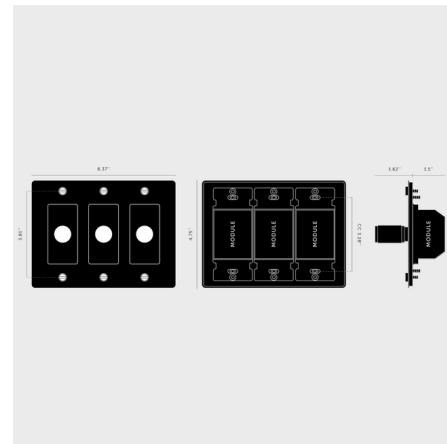

## Buster + Punch Complete 3-Gang Cross Knurl Dimmer Switch

By Buster + Punch

### Description

The Buster + Punch Complete 3-Gang Cross Knurl Dimmer Switch is made from stainless steel with a diamond cross knurl knob. Dims halogen / incandescent (10-600 watt), and most LED (5-150 watt) loads compatible with Forward Phase / Leading Edge dimmers. The switch is finished with a flat plate and solid metal coin screws. The Complete Dimmer includes three push On/Off rotary dimmer modules compatible with 3-way switching, wall plate, and detail kit.

### Specifications

COLOR	N/A
BODY FINISH	White
WATTAGE	N/A
DIMMER	N/A
DIMENSIONS	6.37"W x 4.75"H x 3.12"D
BULB	N/A
COUNTRY OF ORIGIN	China

CLICK TO VIEW PRODUCT

Notes: