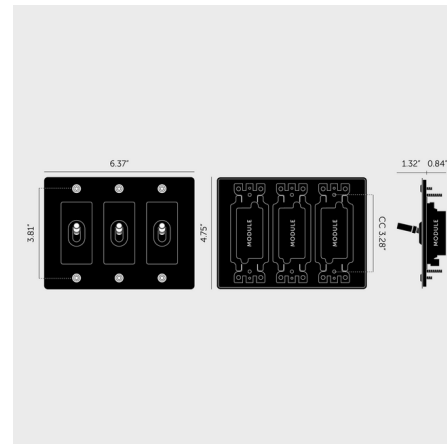

## Buster + Punch 3-Gang Complete Cross Knurl Toggle Switch

By Buster + Punch

### Description

The Buster + Punch 3-Gang Complete Cross Knurl Toggle Switch is a stylish and functional upgrade for your home. The sleek, minimalist design is made from solid metal, features a diamond-cut cross pattern knob, and is available in a variety of finishes. The switch is finished with a flat plate and coin screws. Can be used in 3-way or single pole applications. This Complete Toggle Switch includes three 3-way toggle switches, one wall plate, and a detail kit. This switch is a 15 Amp, 120-277V AC, 60 Hz switch. Available with or without the Buster + Punch logo.

### Specifications

COLOR . . . . .	N/A
BODY FINISH . . . . .	Steel
WATTAGE . . . . .	N/A
DIMMER . . . . .	N/A
DIMENSIONS . . . . .	6.37"W x 4.75"H x 2.16"D
BULB . . . . .	N/A
COUNTRY OF ORIGIN . . . . .	China