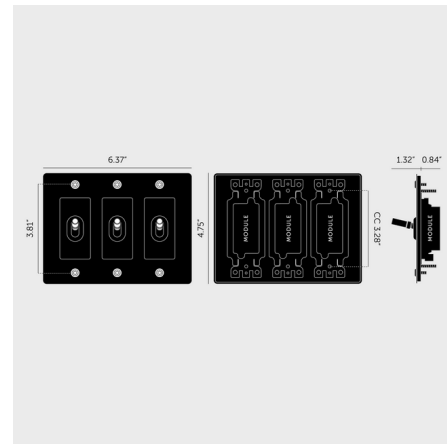

## Buster + Punch 3-Gang Complete Linear Knurl Toggle Switch

By Buster + Punch

### Description

The Buster + Punch 3-Gang Complete Linear Knurl Toggle Switch is a stylish and functional upgrade for your home. The sleek, minimalist design is made from solid metal, featuring a linear knurl pattern knob, and is available in a variety of finishes. The switch is finished with a flat plate and six-pointed Torx screw caps. Can be used in 3-way or single pole applications. This Complete Toggle Switch includes three 3-way toggle switches, one wall plate, and a detail kit. This switch is a 15 Amp, 120-277V AC, 60 Hz switch. Available with or without the Buster + Punch logo.

### Specifications

|                   |                         |
|-------------------|-------------------------|
| COLOR             | N/A                     |
| BODY FINISH       | White                   |
| WATTAGE           | N/A                     |
| DIMMER            | N/A                     |
| DIMENSIONS        | 6.37"W x 4.75"H x 1.3"D |
| BULB              | N/A                     |
| COUNTRY OF ORIGIN | China                   |