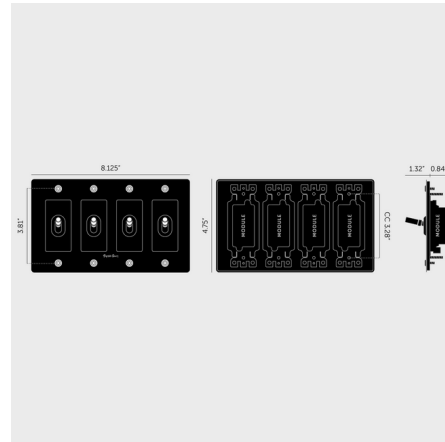

## Buster + Punch 4-Gang Complete Cross Knurl Toggle Switch By Buster + Punch

### Description

The Buster + Punch 4-Gang Complete Cross Knurl Toggle Switch is a stylish and functional upgrade for your home. The sleek, minimalist design is made from solid metal, features a diamond-cut cross pattern knob, and is available in a variety of finishes. The switch is finished with a flat plate and coin screws. Can be used in 3-way or single pole applications. This Complete Toggle Switch includes four 3-way toggle switches, one wall plate, and a detail kit. This switch is a 15 Amp, 120-277V AC, 60 Hz switch. Available with or without the Buster + Punch logo.

### Specifications

COLOR	N/A
BODY FINISH	Smoked Bronze
WATTAGE	N/A
DIMMER	N/A
DIMENSIONS	8.2"W x 4.75"H x 2.16"D
BULB	N/A
COUNTRY OF ORIGIN	China

CLICK TO VIEW PRODUCT

Notes: