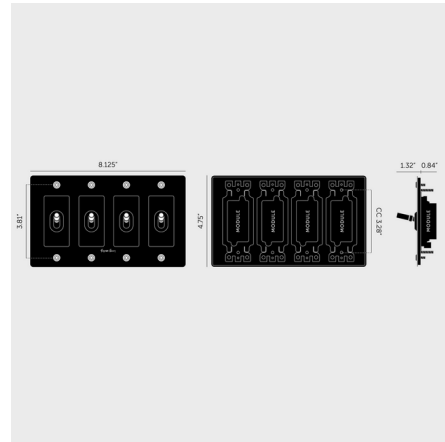

By Buster + Punch

Description

The Buster + Punch 4-Gang Complete Linear Knurl Toggle Switch is a stylish and functional upgrade for your home. The sleek, minimalist design is made from solid metal, featuring a linear knurl pattern knob, and is available in a variety of finishes. The switch is finished with a flat plate and six-pointed Torx screw caps. Can be used in 3-way or single pole applications. This Complete Toggle Switch includes four 3-way toggle switches, one wall plate, and a detail kit. This switch is a 15 Amp, 120-277V AC, 60 Hz switch. Available with or without the Buster + Punch logo.

Shown in brass

Specifications

COLOR	N/A
BODY FINISH	Brass
WATTAGE	N/A
DIMMER	N/A
DIMENSIONS	8.2"W x 4.75"H x 2.16"D
BULB	N/A
COUNTRY OF ORIGIN	China

CLICK TO VIEW PRODUCT

Notes: