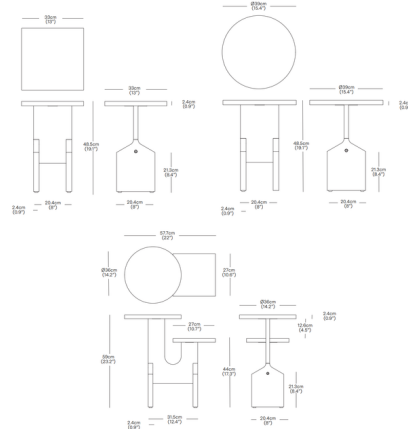

## Little Fellas Side Table

By Resident Lighting

### Description

Simple and well-built, the Little Fellas Side Table features a quiet, distinct personality. Each version balances playfulness with a sleek architectural presence. Whether standing solo or gathered together, they find their place with ease, next to a sofa, bedside or waiting patiently by the door.

### Specifications

|                   |                             |
|-------------------|-----------------------------|
| COLOR             | N/A                         |
| BODY FINISH       | Natural                     |
| WATTAGE           | N/A                         |
| DIMMER            | N/A                         |
| DIMENSIONS        | 15.35"W x 19.09"H x 15.35"D |
| BULB              | N/A                         |
| COUNTRY OF ORIGIN | Lithuania                   |