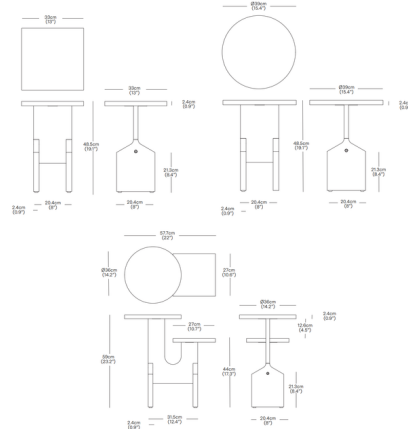

By Resident Lighting

Description

Simple and well-built, the Little Fellas Side Table features a quiet, distinct personality. Each version balances playfulness with a sleek architectural presence. Whether standing solo or gathered together, they find their place with ease, next to a sofa, bedside or waiting patiently by the door.

Shown in natural

Specifications

COLOR	N/A
BODY FINISH	Natural
WATTAGE	N/A
DIMMER	N/A
DIMENSIONS	15.35"W x 19.09"H x 15.35"D
BULB	N/A
COUNTRY OF ORIGIN	Lithuania

CLICK TO VIEW PRODUCT

Notes: