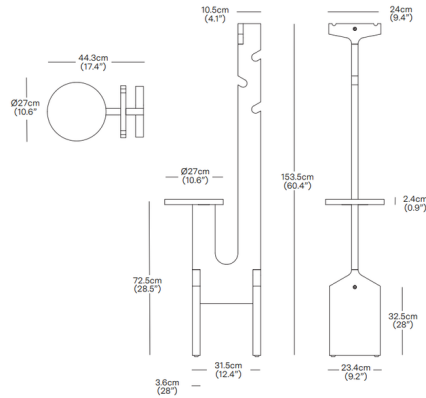

By Resident Lighting

Description

Tall and graceful, the Little Fella Coat Stand has a playful, giraffe-like form. Its oak frame and sturdy base offer a grounded presence, while its simple silhouette lets it to fit seamlessly into a hallway, bedroom, or office.

Shown in natural

Specifications

COLOR	N/A
BODY FINISH	Natural
WATTAGE	N/A
DIMMER	N/A
DIMENSIONS	17.4"W x 60.43"H x 10.63"D
BULB	N/A
COUNTRY OF ORIGIN	Lithuania

CLICK TO VIEW PRODUCT

Notes: