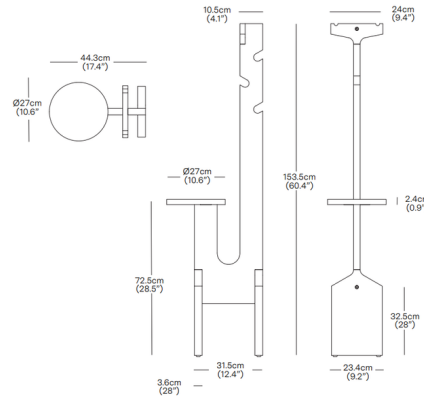

### Description

Tall and graceful, the Little Fella Coat Stand has a playful, giraffe-like form. Its oak frame and sturdy base offer a grounded presence, while its simple silhouette lets it to fit seamlessly into a hallway, bedroom, or office.

### Specifications

COLOR	N/A
BODY FINISH	Natural
WATTAGE	N/A
DIMMER	N/A
DIMENSIONS	17.4"W x 60.43"H x 10.63"D
BULB	N/A
COUNTRY OF ORIGIN	Lithuania

CLICK TO VIEW PRODUCT

Notes: