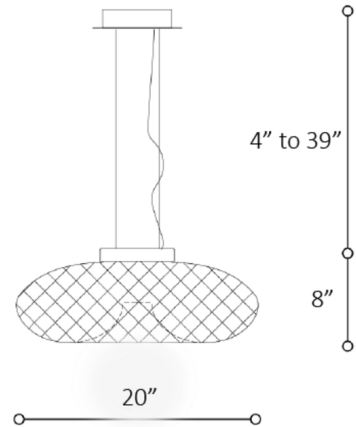

Shown in transparent / chrome