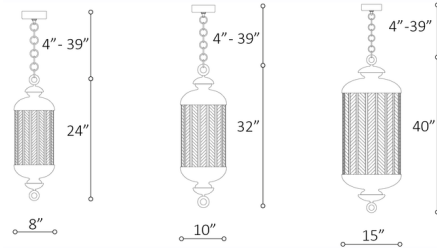

CLICK TO VIEW PRODUCT

Notes: